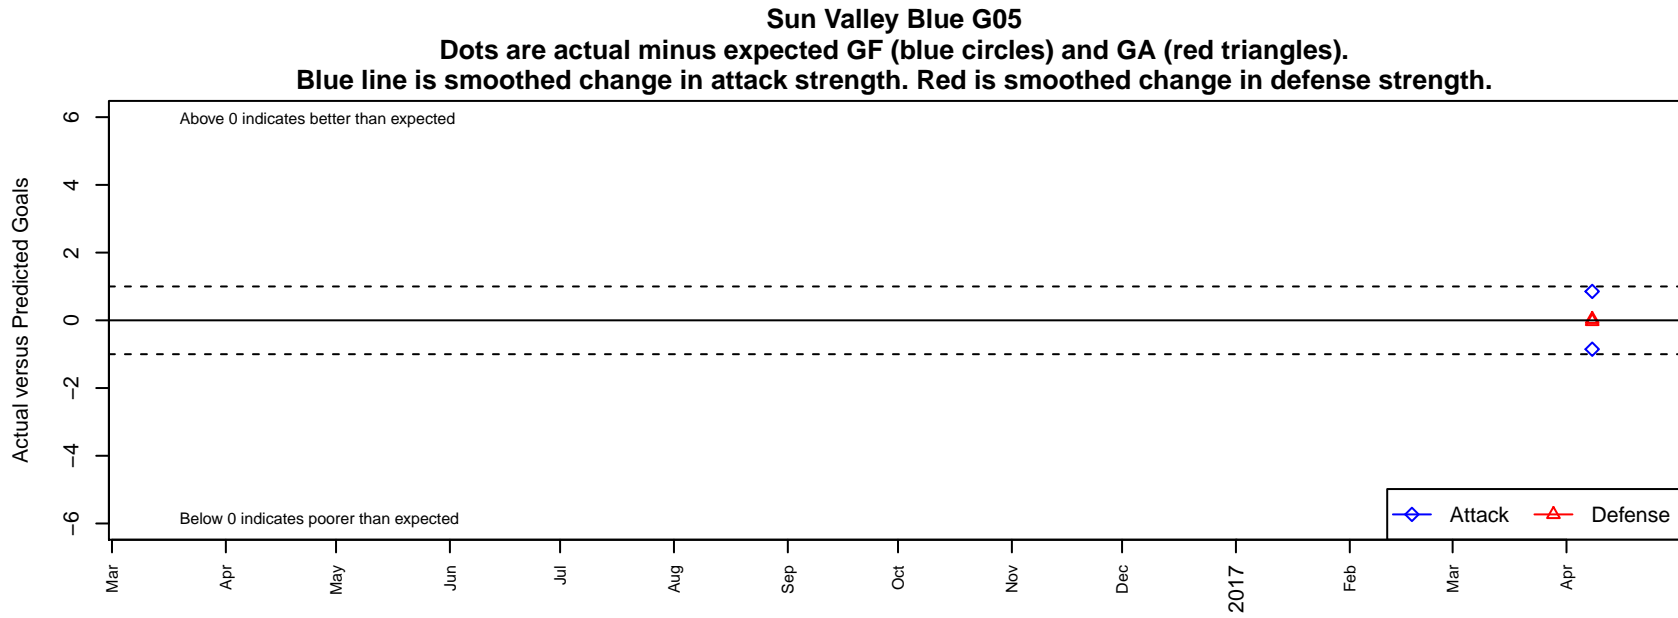

Sun Valley Blue G05

Sun Valley, ID
G05 total strength=684
attack=1.25 defense=0.36
spr league = Spr Idaho D3 U12 North, Spr Idah

alt names used:
SUN VALLEY 2005 GIRLS-BLUE
SUN VALLEY 2005 GIRLS-BLUE

Venues played:
2016 Spr Idaho D3 U12 East